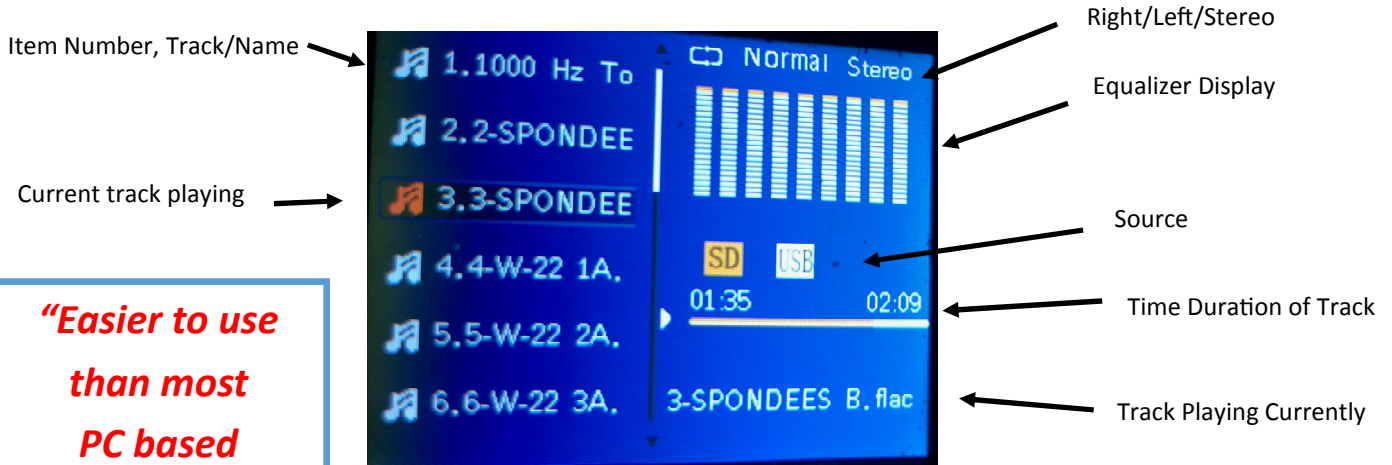

AUDIO LIBRARY HUB DISPLAY