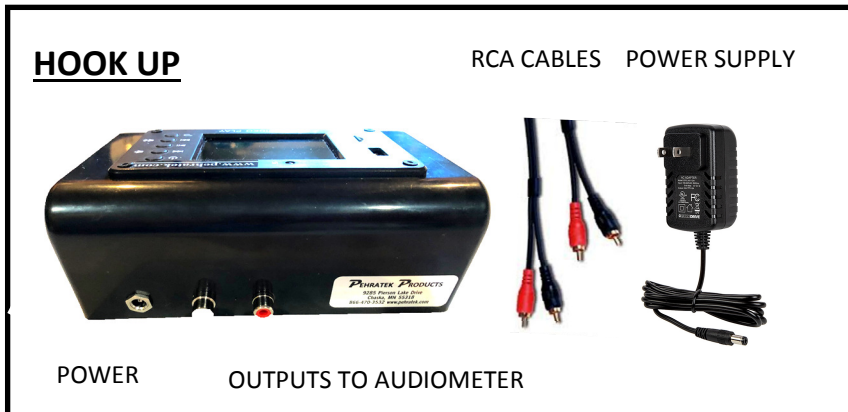

AUDIO LIBRARY HUB DISPLAY

“Easier to use than most PC based Audiometers”

FRONT PANEL

REMOTE CONTROL

800-470-3532